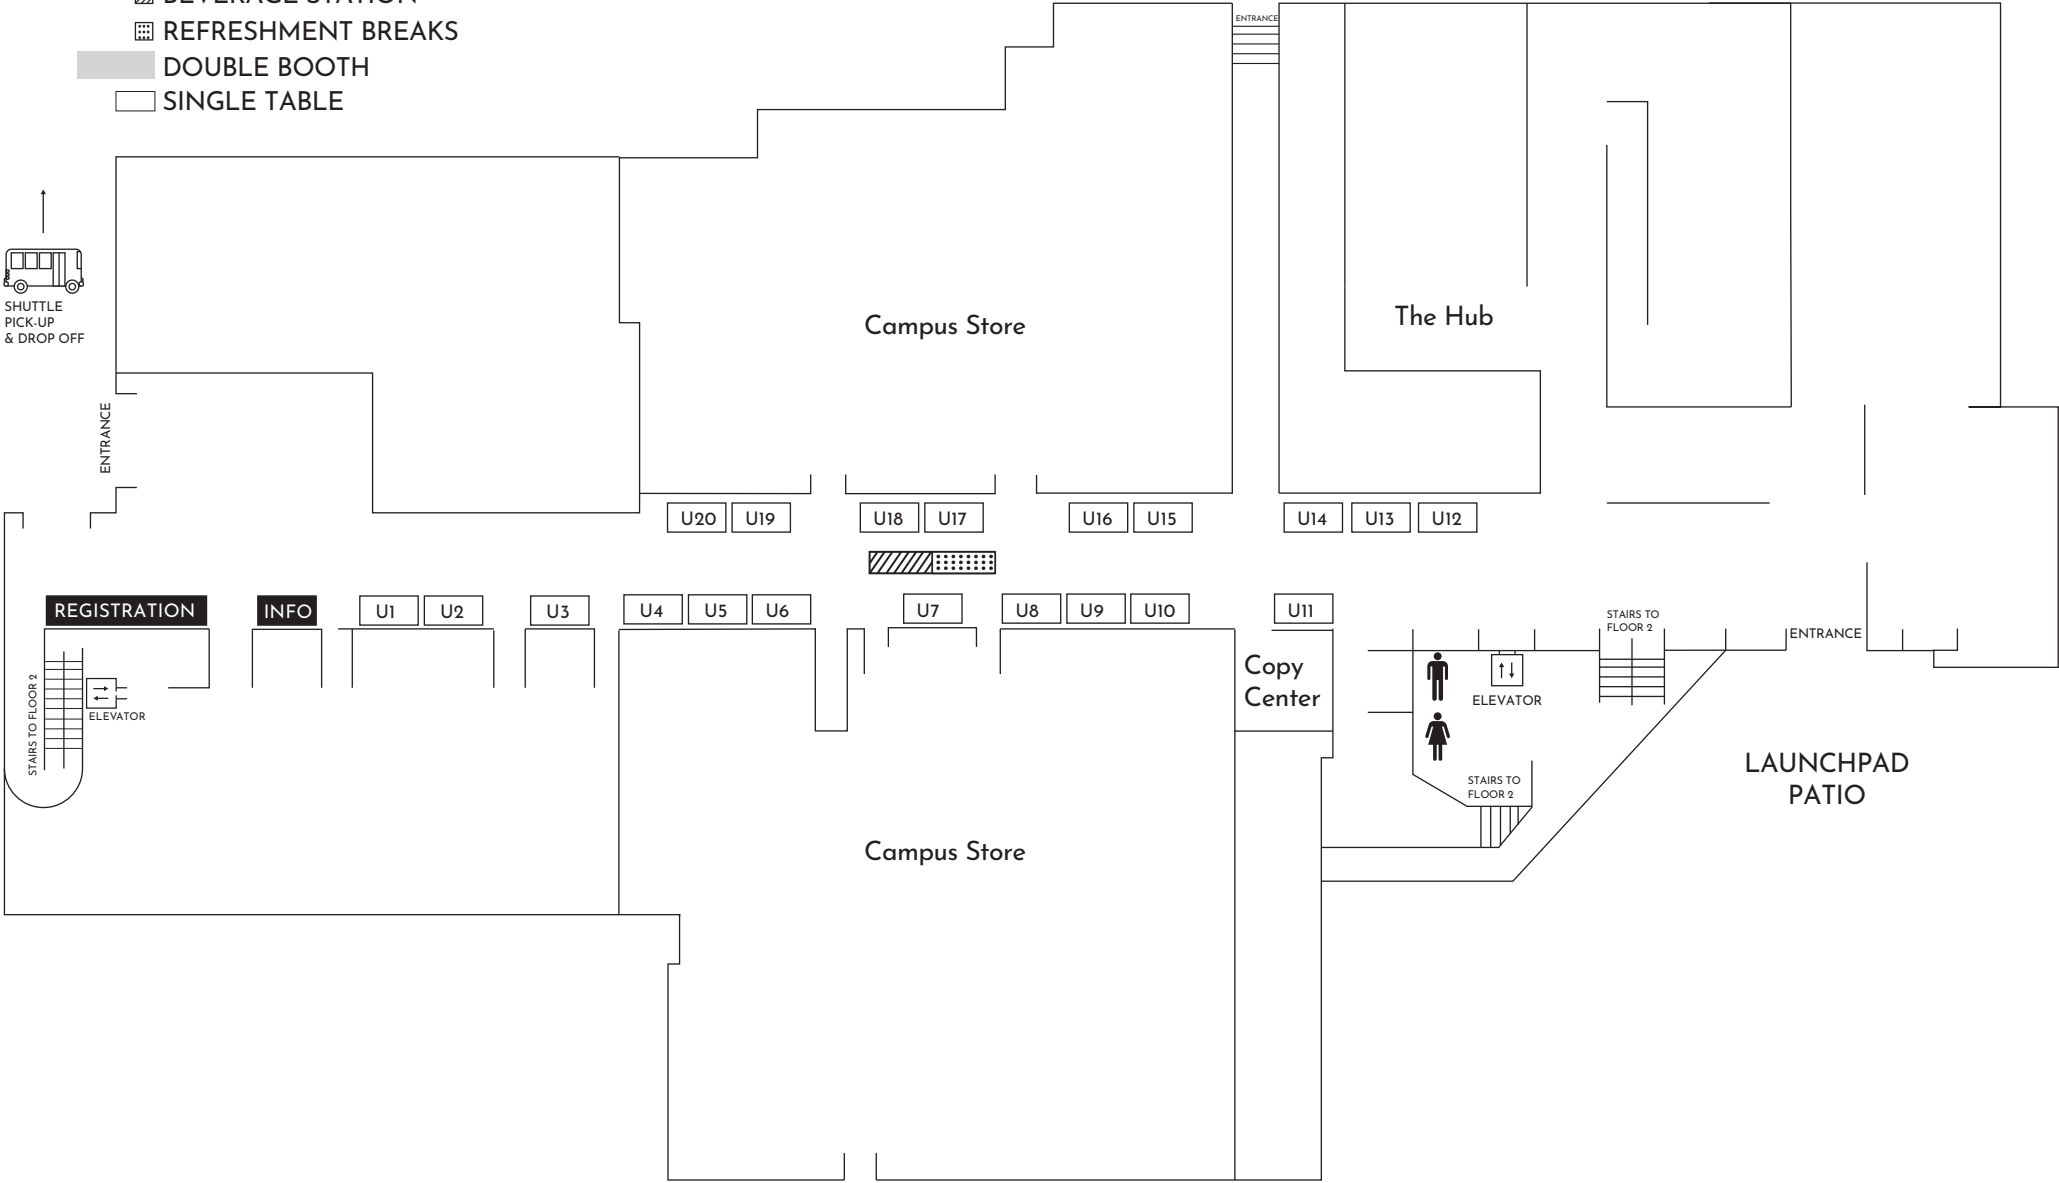

TSC Floor 1

- ▨ BEVERAGE STATION
- ▤ REFRESHMENT BREAKS
- DOUBLE BOOTH
- SINGLE TABLE

Updated December 2021

All booths and layout options are subject to change

Map is not to scale