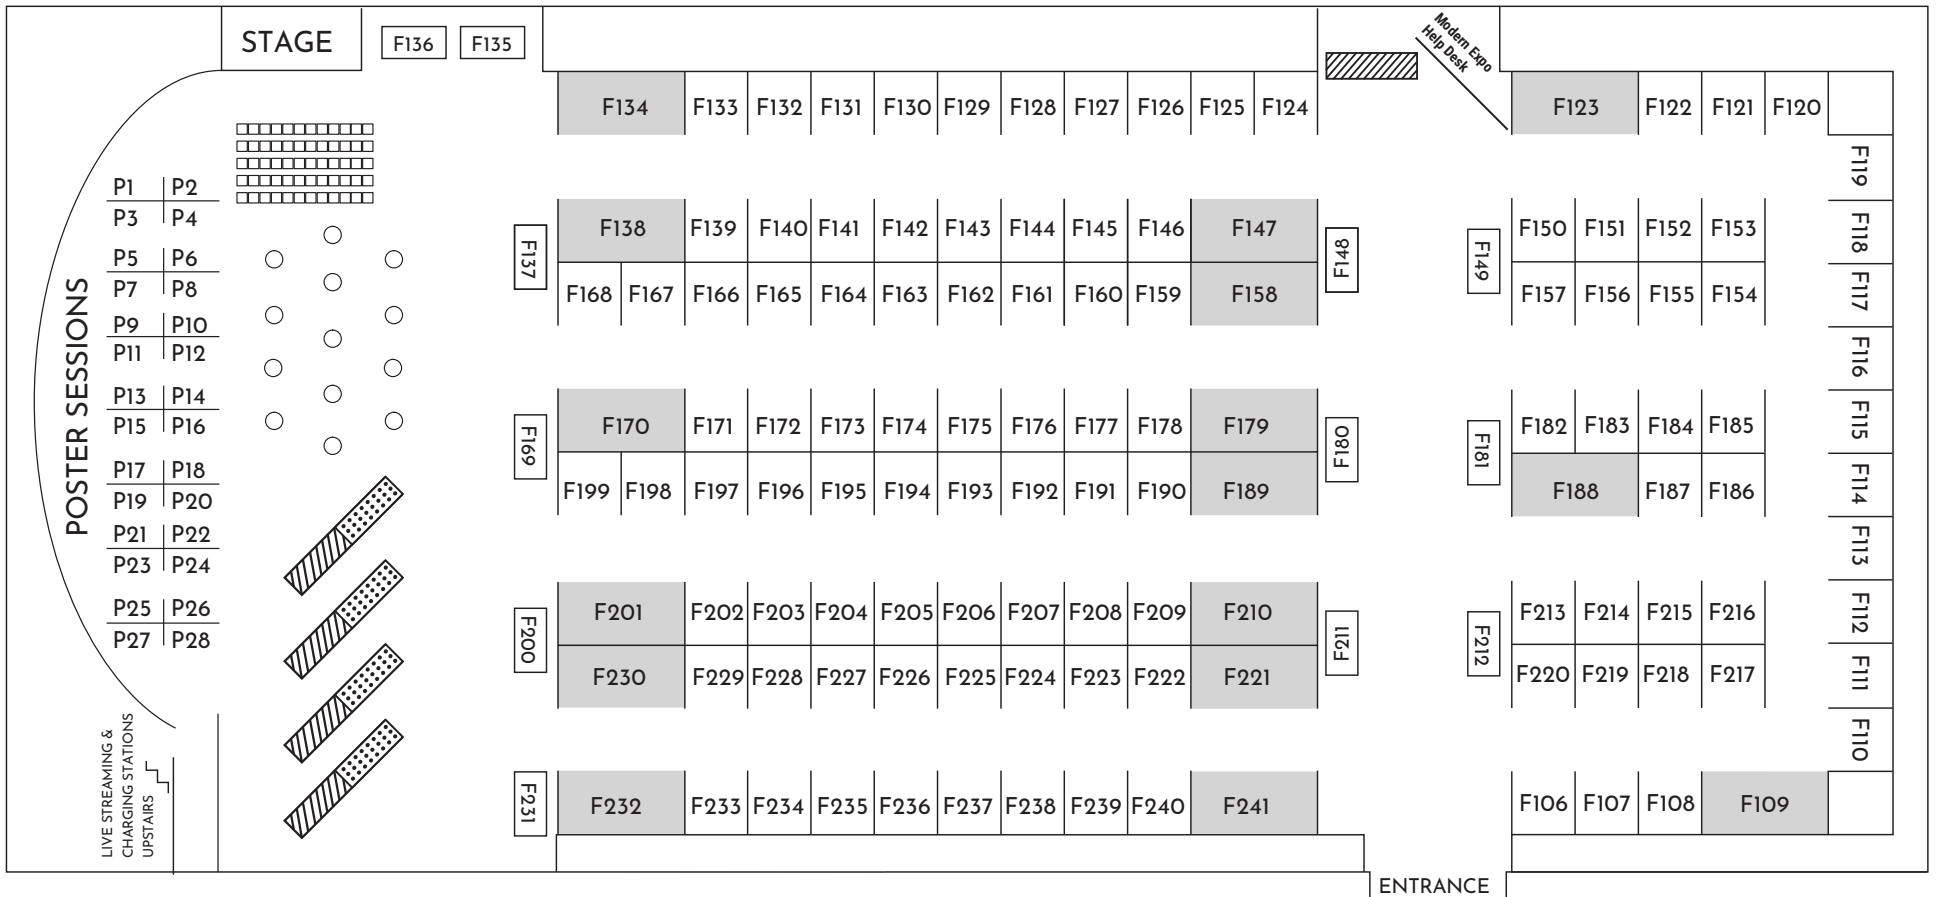

FIELDHOUSE

-  BEVERAGE STATION
-  REFRESHMENT BREAKS
-  DOUBLE BOOTH
-  SINGLE TABLE

Updated December 2021
 All booths and layout options are subject to change
 Map is not to scale

SHUTTLE
 PICK-UP
 & DROP OFF